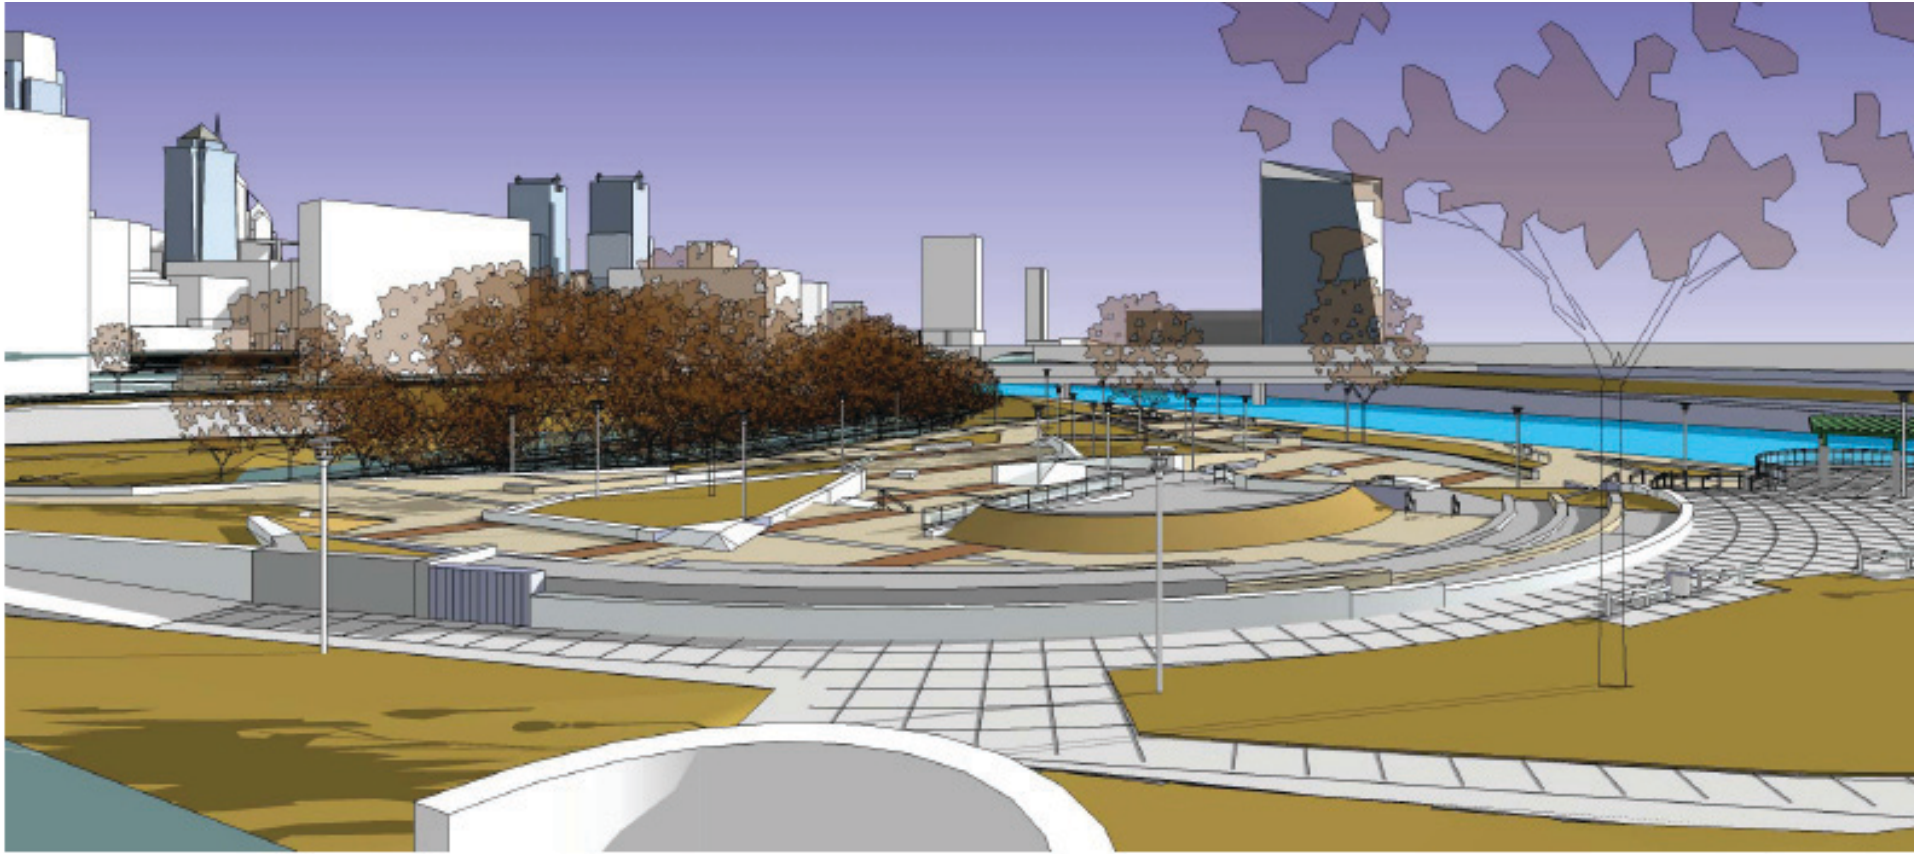

FRANKLIN'S PAINE

• SKATEPARK FUND •

About FPSF:

MISSION STATEMENT:

“THE MISSION OF FRANKLIN’S PAINE SKATEPARK FUND IS TO ADVOCATE AND FUND THE DEVELOPMENT OF FREE, PUBLIC PLACES TO SKATEBOARD IN THE PHILADELPHIA AREA, AND TO PROVIDE EDUCATIONAL PROGRAMMING OPPORTUNITIES THROUGH SKATEBOARDING TO LOCAL YOUTH.”

What We Do and Who We Do It For:

- » In 2002, skateboarding was effectively banned in all major public parks and plazas around Philadelphia. Among the sites banned to skaters was the world-renowned LOVE park.
- » It is FPSF's goal to establish a network of skate sites around the city to benefit all communities and provide skaters with a safe, fun place to practice their skills.
- » With the aid of local community leaders, city agencies, and enthusiastic citizens, we can locate sites and build exciting skate spots where they are most needed!